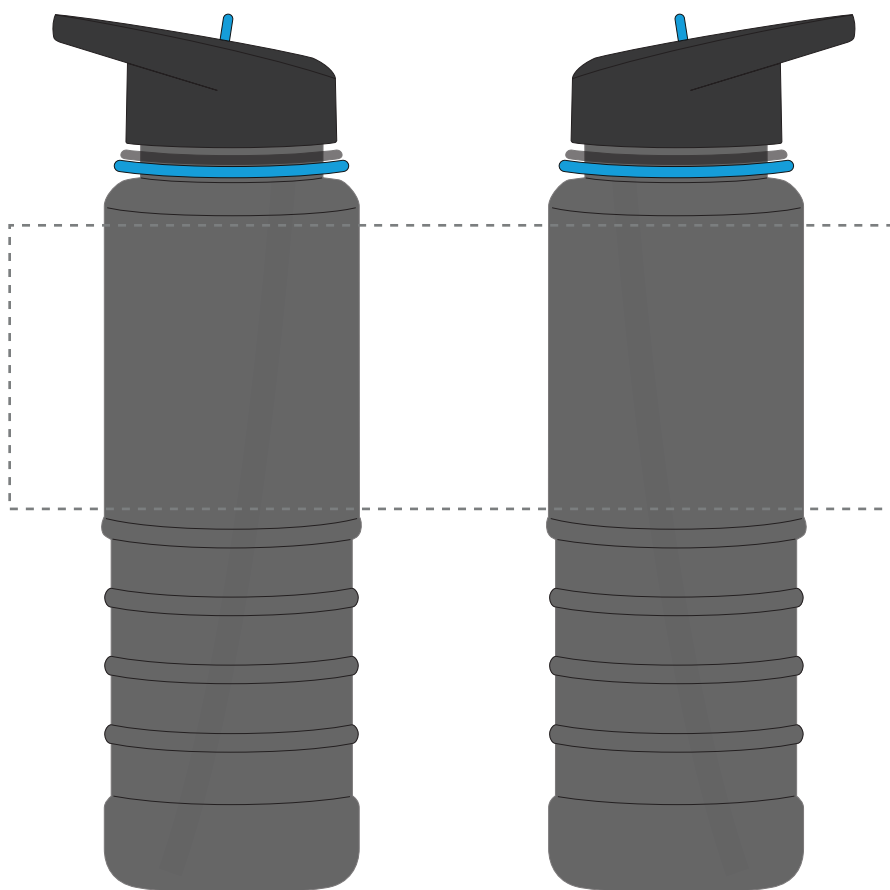

Your Ref:
Our Ref:Quantity:
Version: 1Product Code: MG9506
Product Colour: CYAN**PRINTING CONCERNS:**

We stock this item in the following colours

**PANTONE REFERENCE(S)**
 Full colour printing

ARTWORK SCALE 50%

LOGOS WILL BE DIRECTLY OPPOSITE
LOGOS WILL NOT BE DIRECTLY OPPOSITE

Product Image for visualisation
- colours may vary

The dashed line is to demonstrate print area and will not appear on your printed item

To proceed, please approve visual via the online system.

ARTWORK SCALE 100%
Max Print Area: 235mm x 75mm